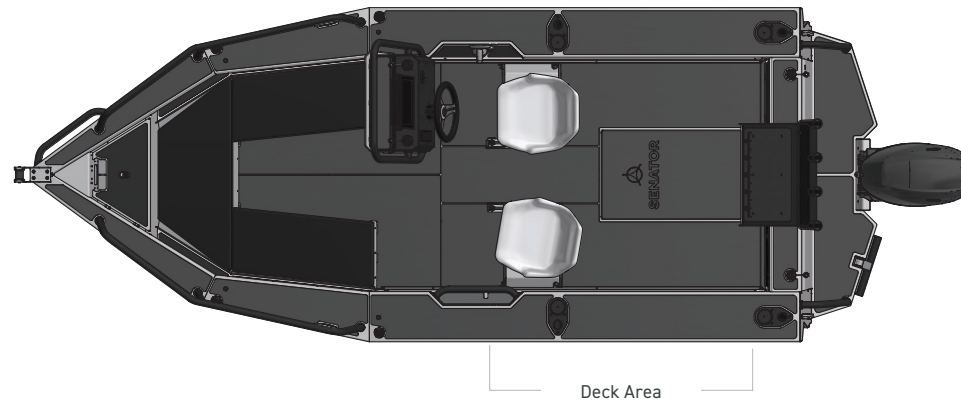

500 SC

THE SENATOR MEASURE

At Senator we measure the true length of the boat, we don't include the overhangs to make our boats seem longer than they are = more boat for your buck.

Overall length

5.2m

Boat length

5.0m

Deck Area

3.7m²

(Width 2.00m x Length 2.30m)

/SPECS

Beam external	2.0m	Transom Height	600mm	Max HP	100hp
Beam internal	1.4m	Height on trailer	2.1m	Floor to gunnel height	615mm
Pontoon thickness	3mm	Length on trailer	6.5m (approx.)	Max Engine	180kgs
Hull thickness	4mm	Width on trailer	2.3m	Max Persons	5 = 450kgs
Transom dead rise	18°	Approx towing weight	700kg		

/ STANDARD FEATURES

Everything you need – nothing you don't.

- ✓ Rod holder / drink holder combos x4
- ✓ Anchor locker & lid
- ✓ Battery compartment with opening hatches
- ✓ Boarding ladder
- ✓ Boarding platforms with sealed bouyancy
- ✓ Bow rails - powdercoated
- ✓ Fairlead & bow roller
- ✓ Floor mounting lugs for modular system
- ✓ Livebait and washdown pick ups with c-cocks
- ✓ Provision for electric trolling motor bracket & Battery storage (mount not included)
- ✓ Railblaza® gunwale pocket rails
- ✓ Railblaza® starport fittings x4
- ✓ Rotary steering & wheel
- ✓ Senator decals and hull stripe
- ✓ Side console with grab rail & screen
- ✓ Transducer mounting plate
- ✓ Transom grab rails - powdercoated
- ✓ U-Deck® applied to floor (nano dot)
- ✓ U-Deck® applied to gunnels, Transom & platforms (nano dot)
- ✓ Wide gunnel combings
- ✓ Wiring loom and 6 way switch panel

/ SEATING

Skipper's chair arrangement.

- ✓ 1500 seat & squab set x1
- ✓ Adjustable helm seat with chilly storage underneath
- ✓ Provision for front seating with storage for chemical toilet (seating not included)