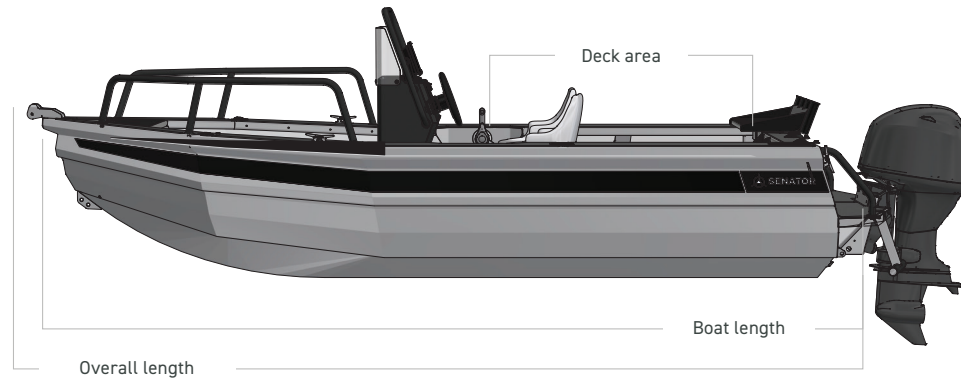

500 SC

THE SENATOR MEASURE

At Senator we measure the true length of the boat, we don't include the overhangs to make our boats seem longer than they are = more boat for your buck.

Overall length

5.2m

Boat length

5.0m

Deck Area

3.7m²

(Width 2.00m x Length 2.30m)

/SPECS

Beam external	2.0m	Transom Height	600mm	Max HP	100hp
Beam internal	1.4m	Height on trailer	2.1m	Floor to gunnel height	615mm
Pontoon thickness	3mm	Length on trailer	6.5m (approx.)	Max Engine	180kgs
Hull thickness	4mm	Width on trailer	2.3m	Max Persons	5 = 450kgs
Transom dead rise	18°	Approx towing weight	700kg		

/ STANDARD FEATURES

Everything you need – nothing you don't.

- ✓ Rod holder / drink holder combos x4
- ✓ Anchor locker & lid
- ✓ Battery compartment with opening hatches
- ✓ Boarding ladder
- ✓ Boarding platforms with sealed bouyancy
- ✓ Bow rails - powdercoated
- ✓ Fairlead & bow roller
- ✓ Floor mounting lugs for modular system
- ✓ Livebait and washdown pick ups with c-cocks
- ✓ Provision for electric trolling motor bracket & Battery storage (mount not included)
- ✓ Railblaza® gunwale pocket rails
- ✓ Railblaza® starport fittings x4
- ✓ Rotary steering & wheel
- ✓ Senator decals and hull stripe
- ✓ Side console with grab rail & screen
- ✓ Transducer mounting plate
- ✓ Transom grab rails - powdercoated
- ✓ U-Deck® applied to floor (nano dot)
- ✓ U-Deck® applied to gunnels, Transom & platforms (nano dot)
- ✓ Wide gunnel combings
- ✓ Wiring loom and 6 way switch panel

/ SEATING

Skipper's chair arrangement.

- ✓ 1500 seat & squab set x1
- ✓ Adjustable helm seat with chilly storage underneath
- ✓ Provision for front seating with storage for chemical toilet (seating not included)