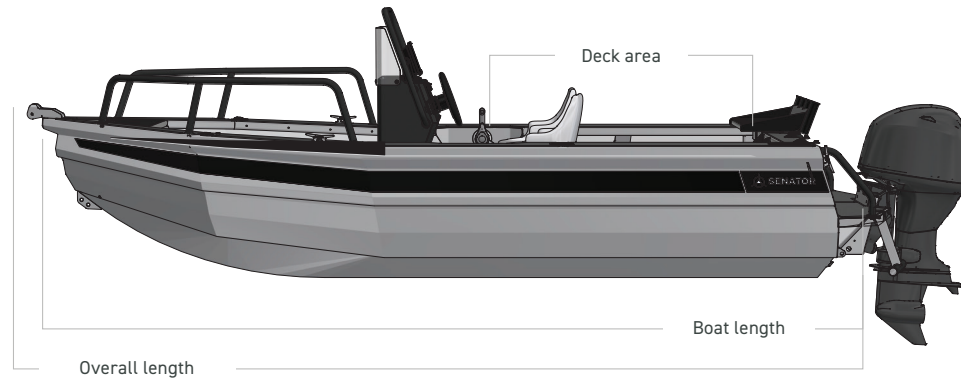

500 SC

THE SENATOR MEASURE

At Senator we measure the true length of the boat, we don't include the overhangs to make our boats seem longer than they are = more boat for your buck.

Overall length

5.2m

Boat length

5.05m

Deck Area

4.5m²

(Width 1.40m x Length 3.70m)

/SPECS

Beam external	2.0m	Transom Height	600mm	Max HP	100hp
Beam internal	1.4m	Height on trailer	2.1m	Floor to gunnel height	615mm
Pontoon thickness	3mm	Length on trailer	6.5m (approx.)	Max Engine	180kgs
Hull thickness	4mm	Width on trailer	2.3m	Max Persons	5 = 450kgs
Transom dead rise	18°	Approx towing weight	700kg		

/ STANDARD FEATURES

Everything you need – nothing you don't.

- ✓ Rod holder / drink holder combos x4
- ✓ Anchor locker & lid
- ✓ Battery compartment with opening hatches
- ✓ Boarding ladder
- ✓ Boarding platforms with sealed bouyancy
- ✓ Bow rails - powdercoated
- ✓ Fairlead & bow roller
- ✓ Floor mounting lugs for modular system
- ✓ Livebait and washdown pick ups with c-cocks
- ✓ Provision for electric trolling motor bracket & Battery storage (mount not included)
- ✓ Railblaza® gunwale pocket rails
- ✓ Railblaza® starport fittings x4
- ✓ Rotary steering & wheel
- ✓ Senator decals and hull stripe
- ✓ Side console with grab rail & screen
- ✓ Transducer mounting plate
- ✓ Transom grab rails - powdercoated
- ✓ U-Deck® applied to floor (nano dot)
- ✓ U-Deck® applied to gunnels, Transom & platforms (nano dot)
- ✓ Wide gunnel combings
- ✓ Wiring loom and 6 way switch panel

/ SEATING

Skipper's chair arrangement.

- ✓ 1500 seat & squab set x1
- ✓ Adjustable helm seat with chilly storage underneath
- ✓ Provision for front seating with storage for chemical toilet (seating not included)