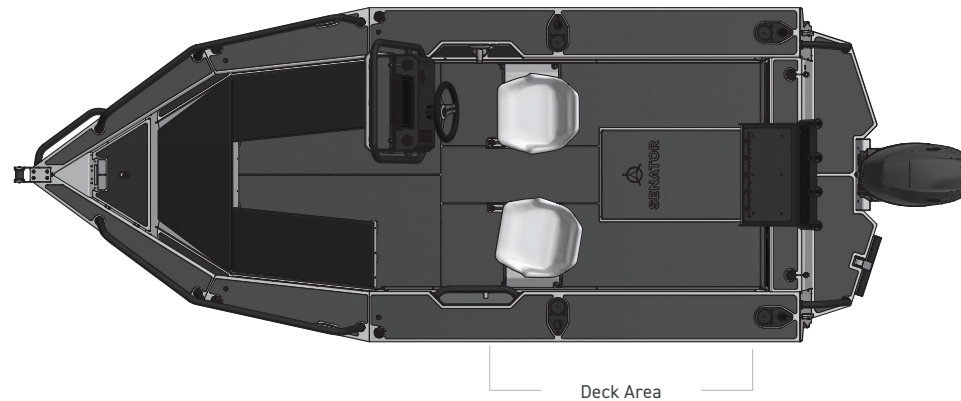

500 SC

THE SENATOR MEASURE

At Senator we measure the true length of the boat, we don't include the overhangs to make our boats seem longer than they are = more boat for your buck.

Overall length

5.2m

Boat length

5.05m

Deck Area

4.5m²

(Width 1.40m x Length 3.70m)

/SPECS

Beam external	2.0m	Transom Height	600mm	Max HP	100hp
Beam internal	1.4m	Height on trailer	2.1m	Floor to gunnel height	615mm
Pontoon thickness	3mm	Length on trailer	6.5m (approx.)	Max Engine	180kgs
Hull thickness	4mm	Width on trailer	2.3m	Max Persons	5 = 450kgs
Transom dead rise	18°	Approx towing weight	700kg		

/ STANDARD FEATURES

Everything you need – nothing you don't.

- ✓ Rod holder / drink holder combos x4
- ✓ Anchor locker & lid
- ✓ Battery compartment with opening hatches
- ✓ Boarding ladder
- ✓ Boarding platforms with sealed bouyancy
- ✓ Bow rails - powdercoated
- ✓ Fairlead & bow roller
- ✓ Floor mounting lugs for modular system
- ✓ Livebait and washdown pick ups with c-cocks
- ✓ Provision for electric trolling motor bracket & Battery storage (mount not included)
- ✓ Railblaza® gunwale pocket rails
- ✓ Railblaza® starport fittings x4
- ✓ Rotary steering & wheel
- ✓ Senator decals and hull stripe
- ✓ Side console with grab rail & screen
- ✓ Transducer mounting plate
- ✓ Transom grab rails - powdercoated
- ✓ U-Deck® applied to floor (nano dot)
- ✓ U-Deck® applied to gunnels, Transom & platforms (nano dot)
- ✓ Wide gunnel combings
- ✓ Wiring loom and 6 way switch panel

/ SEATING

Skipper's chair arrangement.

- ✓ 1500 seat & squab set x1
- ✓ Adjustable helm seat with chilly storage underneath
- ✓ Provision for front seating with storage for chemical toilet (seating not included)