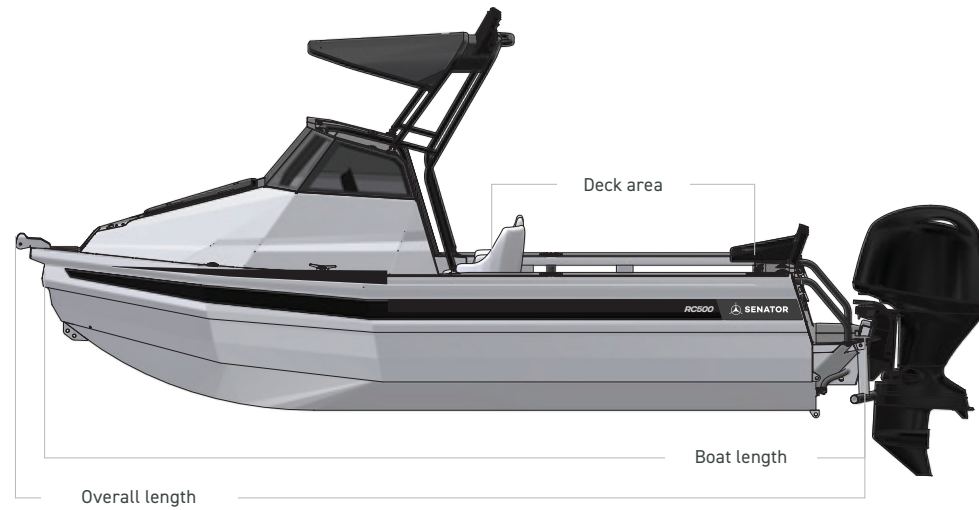

SENATOR

500 CU

THE SENATOR MEASURE

At Senator we measure the true length of the boat, we don't include the overhangs to make our boats seem longer than they are = more boat for your buck.

Overall length

5.2m

Boat length

5.0m

Deck Area

2.2m²

(Width 2.00m x Length 2.30m)

/SPECS

Beam external	2.0m	Transom Height	600mm	Max HP	100hp
Beam internal	1.4m	Height on trailer	2.22m (no canopy)	Floor to gunnel height	615mm
Pontoon thickness	3mm	Length on trailer	6.7m	Max Engine	180kgs
Hull thickness	4mm	Width on trailer	2.3m	Max Persons	5 = 540kgs
Transom dead rise	18°	Approx towing weight	750kg		

/ STANDARD FEATURES

Everything you need – nothing you don't.

- ✓ Rod Holder / drink holder combos x4
- ✓ Anchor locker & lid
- ✓ Battery compartment with opening hatches
- ✓ Boarding ladder
- ✓ Boarding platforms with sealed buoyancy
- ✓ Cuddy Cabin with screen & spray dodger
- ✓ Cuddy Cabin front access
- ✓ Fairlead & bow roller
- ✓ Floor mounting lugs for modular system
- ✓ Cabin roll cage grab handles
- ✓ Livebait and washdown pickup provision
- ✓ Provision for electric trolling motor bracket & battery storage (mount not included)
- ✓ Provision for front seating with storage for chemical toilet (seating not included)
- ✓ Railblaza® Gunwale pocket rails
- ✓ Railblaza® Starport fittings x4
- ✓ Rotary Steering & Wheel
- ✓ Senator decals & hull stripe
- ✓ Transducer mounting plate
- ✓ Transom grab rails - Powdercoated
- ✓ U-Deck® applied to floor (Nano Dot)
- ✓ U-Deck® applied to gunnels, transom & platforms (Nano Dot)
- ✓ Wide gunnel combings
- ✓ Wiring loom & 6 way switch panel

/ SEATING

Skipper's chair arrangement.

- ✓ Adjustable helm seat with chilly storage underneath
- ✓ Adjustable passenger seat with chilly storage underneath
- ✓ Hi-tech 1500 skippers & passenger seat with swivel & squab seat