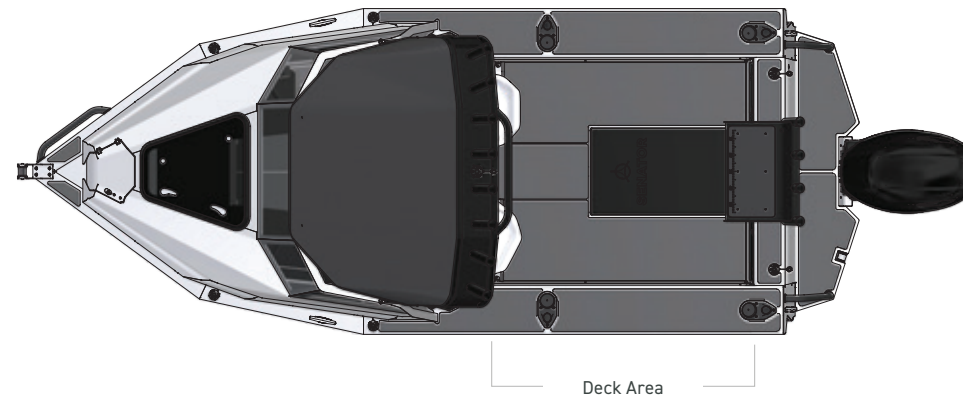

SENATOR

500 CU

THE SENATOR MEASURE

At Senator we measure the true length of the boat, we don't include the overhangs to make our boats seem longer than they are = more boat for your buck.

Overall length

5.2m

Boat length

5.0m

Deck Area

2.2m²

(Width 2.00m x Length 2.30m)

/SPECS

Beam external	2.0m	Transom Height	600mm	Max HP	100hp
Beam internal	1.4m	Height on trailer	2.22m (no canopy)	Floor to gunnel height	615mm
Pontoon thickness	3mm	Length on trailer	6.7m	Max Engine	180kgs
Hull thickness	4mm	Width on trailer	2.3m	Max Persons	5 = 540kgs
Transom dead rise	18°	Approx towing weight	750kg		

/ STANDARD FEATURES

Everything you need – nothing you don't.

- ✓ Rod Holder / drink holder combos x4
- ✓ Anchor locker & lid
- ✓ Battery compartment with opening hatches
- ✓ Boarding ladder
- ✓ Boarding platforms with sealed buoyancy
- ✓ Cuddy Cabin with screen & spray dodger
- ✓ Cuddy Cabin front access
- ✓ Fairlead & bow roller
- ✓ Floor mounting lugs for modular system
- ✓ Cabin roll cage grab handles
- ✓ Livebait and washdown pickup provision
- ✓ Provision for electric trolling motor bracket & battery storage (mount not included)
- ✓ Provision for front seating with storage for chemical toilet (seating not included)
- ✓ Railblaza® Gunwale pocket rails
- ✓ Railblaza® Starport fittings x4
- ✓ Rotary Steering & Wheel
- ✓ Senator decals & hull stripe
- ✓ Transducer mounting plate
- ✓ Transom grab rails - Powdercoated
- ✓ U-Deck® applied to floor (Nano Dot)
- ✓ U-Deck® applied to gunnels, transom & platforms (Nano Dot)
- ✓ Wide gunnel combings
- ✓ Wiring loom & 6 way switch panel

/ SEATING

Skipper's chair arrangement.

- ✓ Adjustable helm seat with chilly storage underneath
- ✓ Adjustable passenger seat with chilly storage underneath
- ✓ Hi-tech 1500 skippers & passenger seat with swivel & squab seat