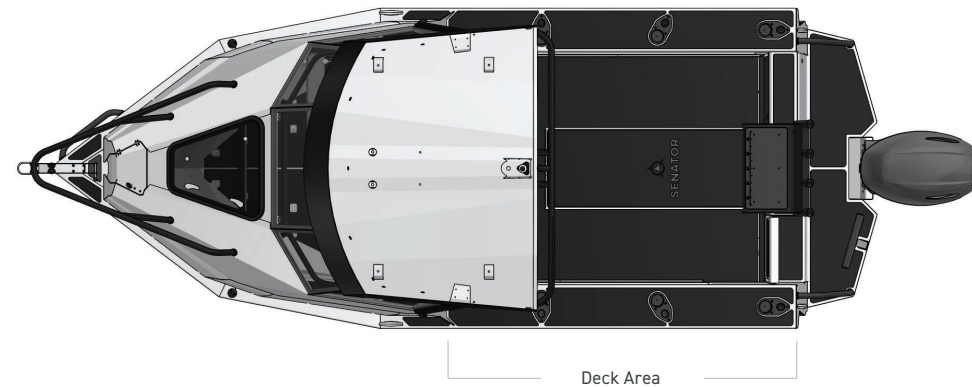

SENATOR

550HT

THE SENATOR MEASURE

At Senator we measure the true length of the boat, we don't include the overhangs to make our boats seem longer than they are = more boat for your buck.

Overall length

5.9m (19.4ft)

Boat length

5.65m (18.5ft)

Deck Area

3.5m²

(Width 1.6m x Length 2.22m)

/ SPECS

Beam external	2.2m	Transom dead rise	18°	Approx towing weight	1300kg
Beam internal	1.6m	Transom	635mm (25")	Max HP	90-140hp
Chamber thickness	3mm	Height on trailer	2.9m	Max persons	6 (540kg)
Hull thickness	5mm	Length on trailer	7.4m	Standard fuel tank	90-160Ltrs
Floor to gunwale height	750mm	Width on trailer	2.3m		

/ POPULAR OPTIONS

- + Tsunami baitboard with rod holders
- + Bow rail upgrade
- + Cabin lights x1 red/white
- + Custom U-Deck (6mm brushed dual laminate brushed finish – floor, gunnels & transom)
- + Deck light white light
- + Bolster Elite Helm & passenger seats
- + Front bunk – centre, port/starboard long, port starboard short
- + Front bunk – squab kits
- + Front bunk – starboard Gear Divider Panel
- + Drum winch supply & install Lonestar GX1 7m x 6mm & 60m rope + anchor
- + Trolling motor bracket (incl. support & battery mount)
- + Fusion BB100 + XS-F65SPGW speakers + AM/FM aerial & base + front speaker boxes
- + Garmin 7-12" MFD with various transducers
- + Garmin Force Kraken 75" trolling motor (includes 24v 100Ah lithium, breaker & installation)
- + Trolling motor battery 24v 100Ah
- + GME GX750B VHF radio + VHF aerial & base
- + Hard top side handrails (pair)
- + Cooler Box IceyTek 70L (option of U-Dek pad)
- + Cooler Box IceyTek 72L squab only
- + Livebait tank including pick up, all plumbing & fittings + baitboard
- + Lightbar (Narva LED white)
- + Docking lights (Narva flood beam x2)
- + Underwater lights (Narva under engine pod x2)
- + Rod Holders x8 - rear cabin (pair)