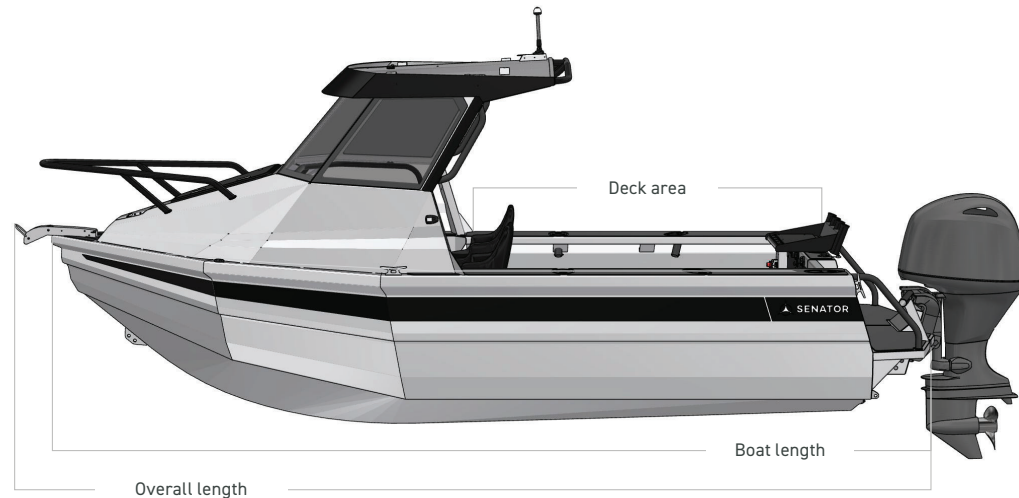

SENATOR

550HT

THE SENATOR MEASURE

At Senator we measure the true length of the boat, we don't include the overhangs to make our boats seem longer than they are = more boat for your buck.

Overall length

5.9m (19.4ft)

Boat length

5.65m (18.5ft)

Deck Area

3.5m²

(Width 1.6m x Length 2.22m)

/ SPECS

Beam external	2.2m	Transom dead rise	18°	Approx towing weight	1300kg
Beam internal	1.6m	Transom	635mm (25")	Max HP	90-140hp
Chamber thickness	3mm	Height on trailer	2.9m	Max persons	6 (540kg)
Hull thickness	5mm	Length on trailer	7.4m	Standard fuel tank	90-160Ltrs
Floor to gunwale height	750mm	Width on trailer	2.3m		

/ STANDARD FEATURES

Everything you need – nothing you don't.

- ✓ Cleats 4x
- ✓ 5 year Senator factory hull warranty
- ✓ Anchor locker and lid
- ✓ Battery compartment with opening hatches & battery mounting tray with strap
- ✓ Boarding ladder
- ✓ Boarding platforms with sealed buoyancy
- ✓ Cabin bonnet grab rails
- ✓ Cabin bonnet hatch
- ✓ Cabin rear & roof rails
- ✓ Drum winch ready
- ✓ Fairlead and bow roller
- ✓ Floor mounting lugs for modular system
- ✓ Full lined hard top
- ✓ Glass windows
- ✓ Helm console with grab rail
- ✓ Railblaza Gunwale pocket rails x2
- ✓ Railblaza starport fittings x6
- ✓ Hydraulic steering & wheel
- ✓ Senator decals and hull stripe
- ✓ Trim tab mounting plates
- ✓ U-Deck applied to floor, gunnels, pockets, transom & platforms (Black Nano Dot)
- ✓ Transducer mounting plate
- ✓ Front cabin floor divider (stops gear sliding aft)
- ✓ Rod holder / drink holder combos 6x
- ✓ Underfloor fuel tank 90L (no underfloor storage)
- ✓ Wide gunnel combings
- ✓ Wiring loom and 6 way switch panel