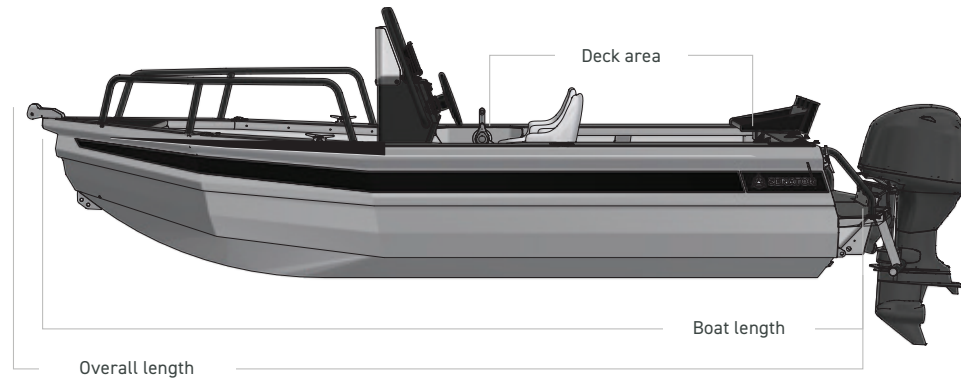

## THE SENATOR MEASURE

At Senator we measure the true length of the boat, we don't include the overhangs to make our boats seem longer than they are = more boat for your buck.

Overall length

## 5.2m

Boat length

## 5.0m

Deck Area

## 3.7m<sup>2</sup>

(Width 2.00m x Length 2.30m)