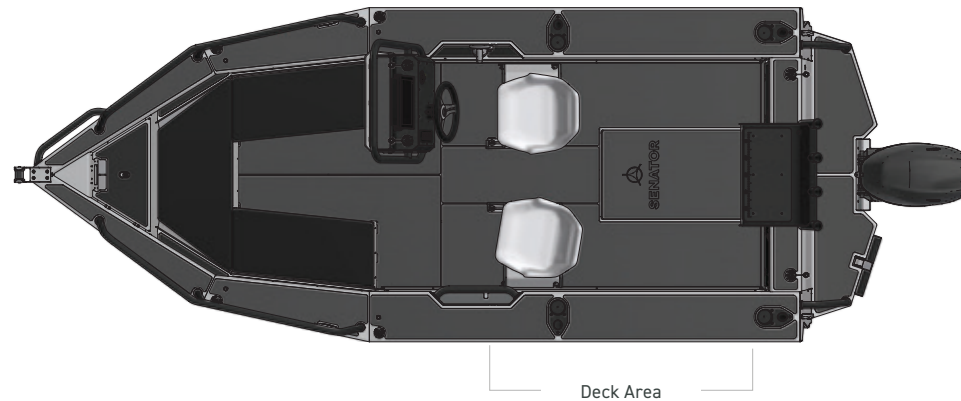

## THE SENATOR MEASURE

At Senator we measure the true length of the boat, we don't include the overhangs to make our boats seem longer than they are = more boat for your buck.

Overall length

## 5.2m

Boat length

## 5.0m

Deck Area

## 3.7m<sup>2</sup>

(Width 2.00m x Length 2.30m)