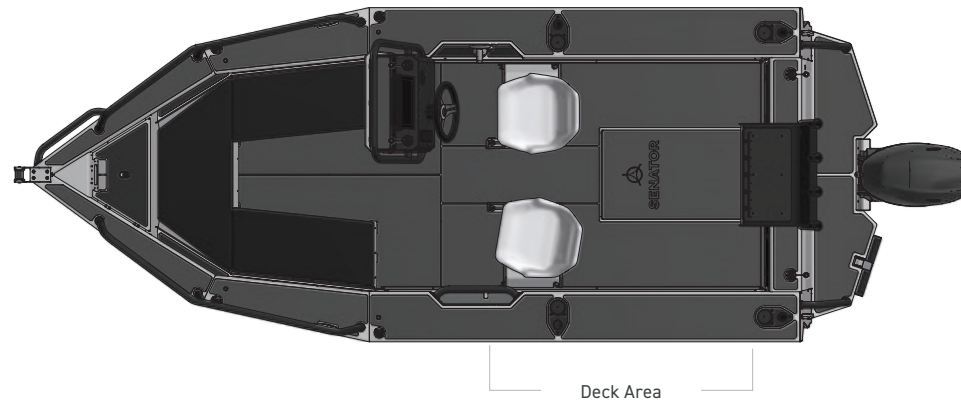

500 SC

THE SENATOR MEASURE

At Senator we measure the true length of the boat, we don't include the overhangs to make our boats seem longer than they are = more boat for your buck.

Overall length

5.2m

Boat length

6.7m

Deck Area

3.7m²

(Width 2.00m x Length 2.30m)

/ SPECS

Beam external	2.0m	Transom Height	600mm	Max HP	75hp
Beam internal	1.4m	Height on trailer	2.1m	Floor to gunnel height	615mm
Pontoon thickness	3mm	Length on trailer	6.7m		
Hull thickness	4mm	Width on trailer	2.3m		
Transom dead rise	18°	Approx towing weight	700kg		

/ STANDARD FEATURES

Everything you need – nothing you don't.

- ✓ Rod holder / drink holder combos x4
- ✓ Anchor locker & lid
- ✓ Battery compartment with opening hatches
- ✓ Boarding ladder
- ✓ Boarding platforms with sealed bouyancy
- ✓ Bow rails - powdercoated
- ✓ Fairlead & bow roller
- ✓ Floor mounting lugs for modular system
- ✓ Livebait and washdown pickup provision
- ✓ Provision for electric trolling motor bracket & Battery storage (mount not included)
- ✓ Railblaza® gunwale pocket rails
- ✓ Railblaza® starport fittings x4
- ✓ Rotary steering & wheel
- ✓ Senator decals and hull stripe
- ✓ Side console with grab rail & screen
- ✓ Transducer mounting plate
- ✓ Transom grab rails - powdercoated
- ✓ U-Deck® applied to floor (nano dot)
- ✓ U-Deck® applied to gunnels, Transom & platforms (nano dot)
- ✓ Wide gunnel combings
- ✓ Wiring loom and 6 way switch panel

/ SEATING

Skipper's chair arrangement.

- ✓ 1500 seat & squab set x1
- ✓ Adjustable helm seat with chilly storage underneath
- ✓ Hi-tech 1500 skippers & passenger seat with swivel & squab seat
- ✓ Provision for front seating with storage for chemical toilet (seating not included)