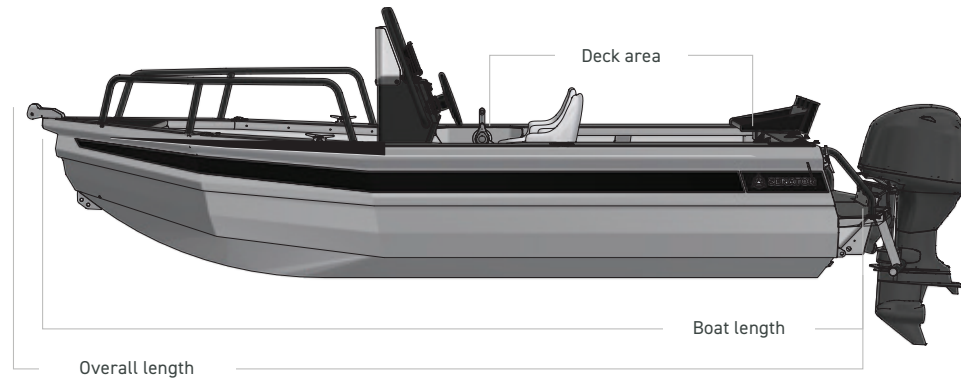

500 SC

THE SENATOR MEASURE

At Senator we measure the true length of the boat, we don't include the overhangs to make our boats seem longer than they are = more boat for your buck.

Overall length

5.2m

Boat length

6.7m

Deck Area

3.7m²

(Width 2.00m x Length 2.30m)

/ SPECS

Beam external	2.0m	Transom Height	600mm	Max HP	75hp
Beam internal	1.4m	Height on trailer	2.1m	Floor to gunnel height	615mm
Pontoon thickness	3mm	Length on trailer	6.7m		
Hull thickness	4mm	Width on trailer	2.3m		
Transom dead rise	18°	Approx towing weight	700kg		

/ STANDARD FEATURES

Everything you need – nothing you don't.

- ✓ Rod holder / drink holder combos x4
- ✓ Anchor locker & lid
- ✓ Battery compartment with opening hatches
- ✓ Boarding ladder
- ✓ Boarding platforms with sealed bouyancy
- ✓ Bow rails - powdercoated
- ✓ Fairlead & bow roller
- ✓ Floor mounting lugs for modular system
- ✓ Livebait and washdown pickup provision
- ✓ Provision for electric trolling motor bracket & Battery storage (mount not included)
- ✓ Railblaza® gunwale pocket rails
- ✓ Railblaza® starport fittings x4
- ✓ Rotary steering & wheel
- ✓ Senator decals and hull stripe
- ✓ Side console with grab rail & screen
- ✓ Transducer mounting plate
- ✓ Transom grab rails - powdercoated
- ✓ U-Deck® applied to floor (nano dot)
- ✓ U-Deck® applied to gunnels, Transom & platforms (nano dot)
- ✓ Wide gunnel combings
- ✓ Wiring loom and 6 way switch panel

/ SEATING

Skipper's chair arrangement.

- ✓ 1500 seat & squab set x1
- ✓ Adjustable helm seat with chilly storage underneath
- ✓ Hi-tech 1500 skippers & passenger seat with swivel & squab seat
- ✓ Provision for front seating with storage for chemical toilet (seating not included)