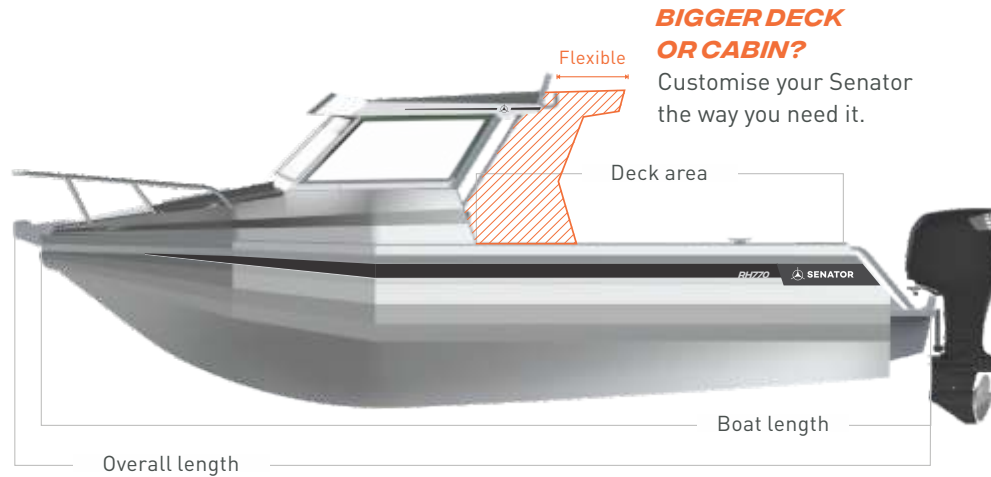

## THE SENATOR MEASURE

At Senator we measure the true length of the boat, we don't include the overhangs to make our boats seem longer than they are = more boat for your buck.

Overall length

**7.93m**

Boat length

**7.73m**

Deck Area

**5.00m<sup>2</sup>**