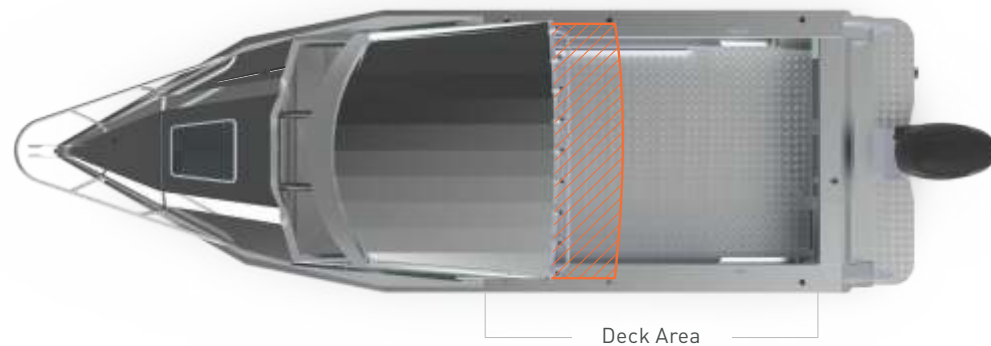

RH 770

THE SENATOR MEASURE

At Senator we measure the true length of the boat, we don't include the overhangs to make our boats seem longer than they are = more boat for your buck.

Overall length

7.93m

Boat length

7.73m

Deck Area

5.00m²

/ SPECS

Beam external	2.49m	Transom dead rise	18°	Approx towing weight	from 2250kg
Beam internal	1.99m	Transom	635mm (25")	Max HP	400hp
Pontoon thickness	3mm	Height on trailer	3.10m	Standard fuel tank	310Ltrs
Hull thickness	6mm	Length on trailer	9.50m		
Treadplate floor	4mm	Width on trailer	2.50m